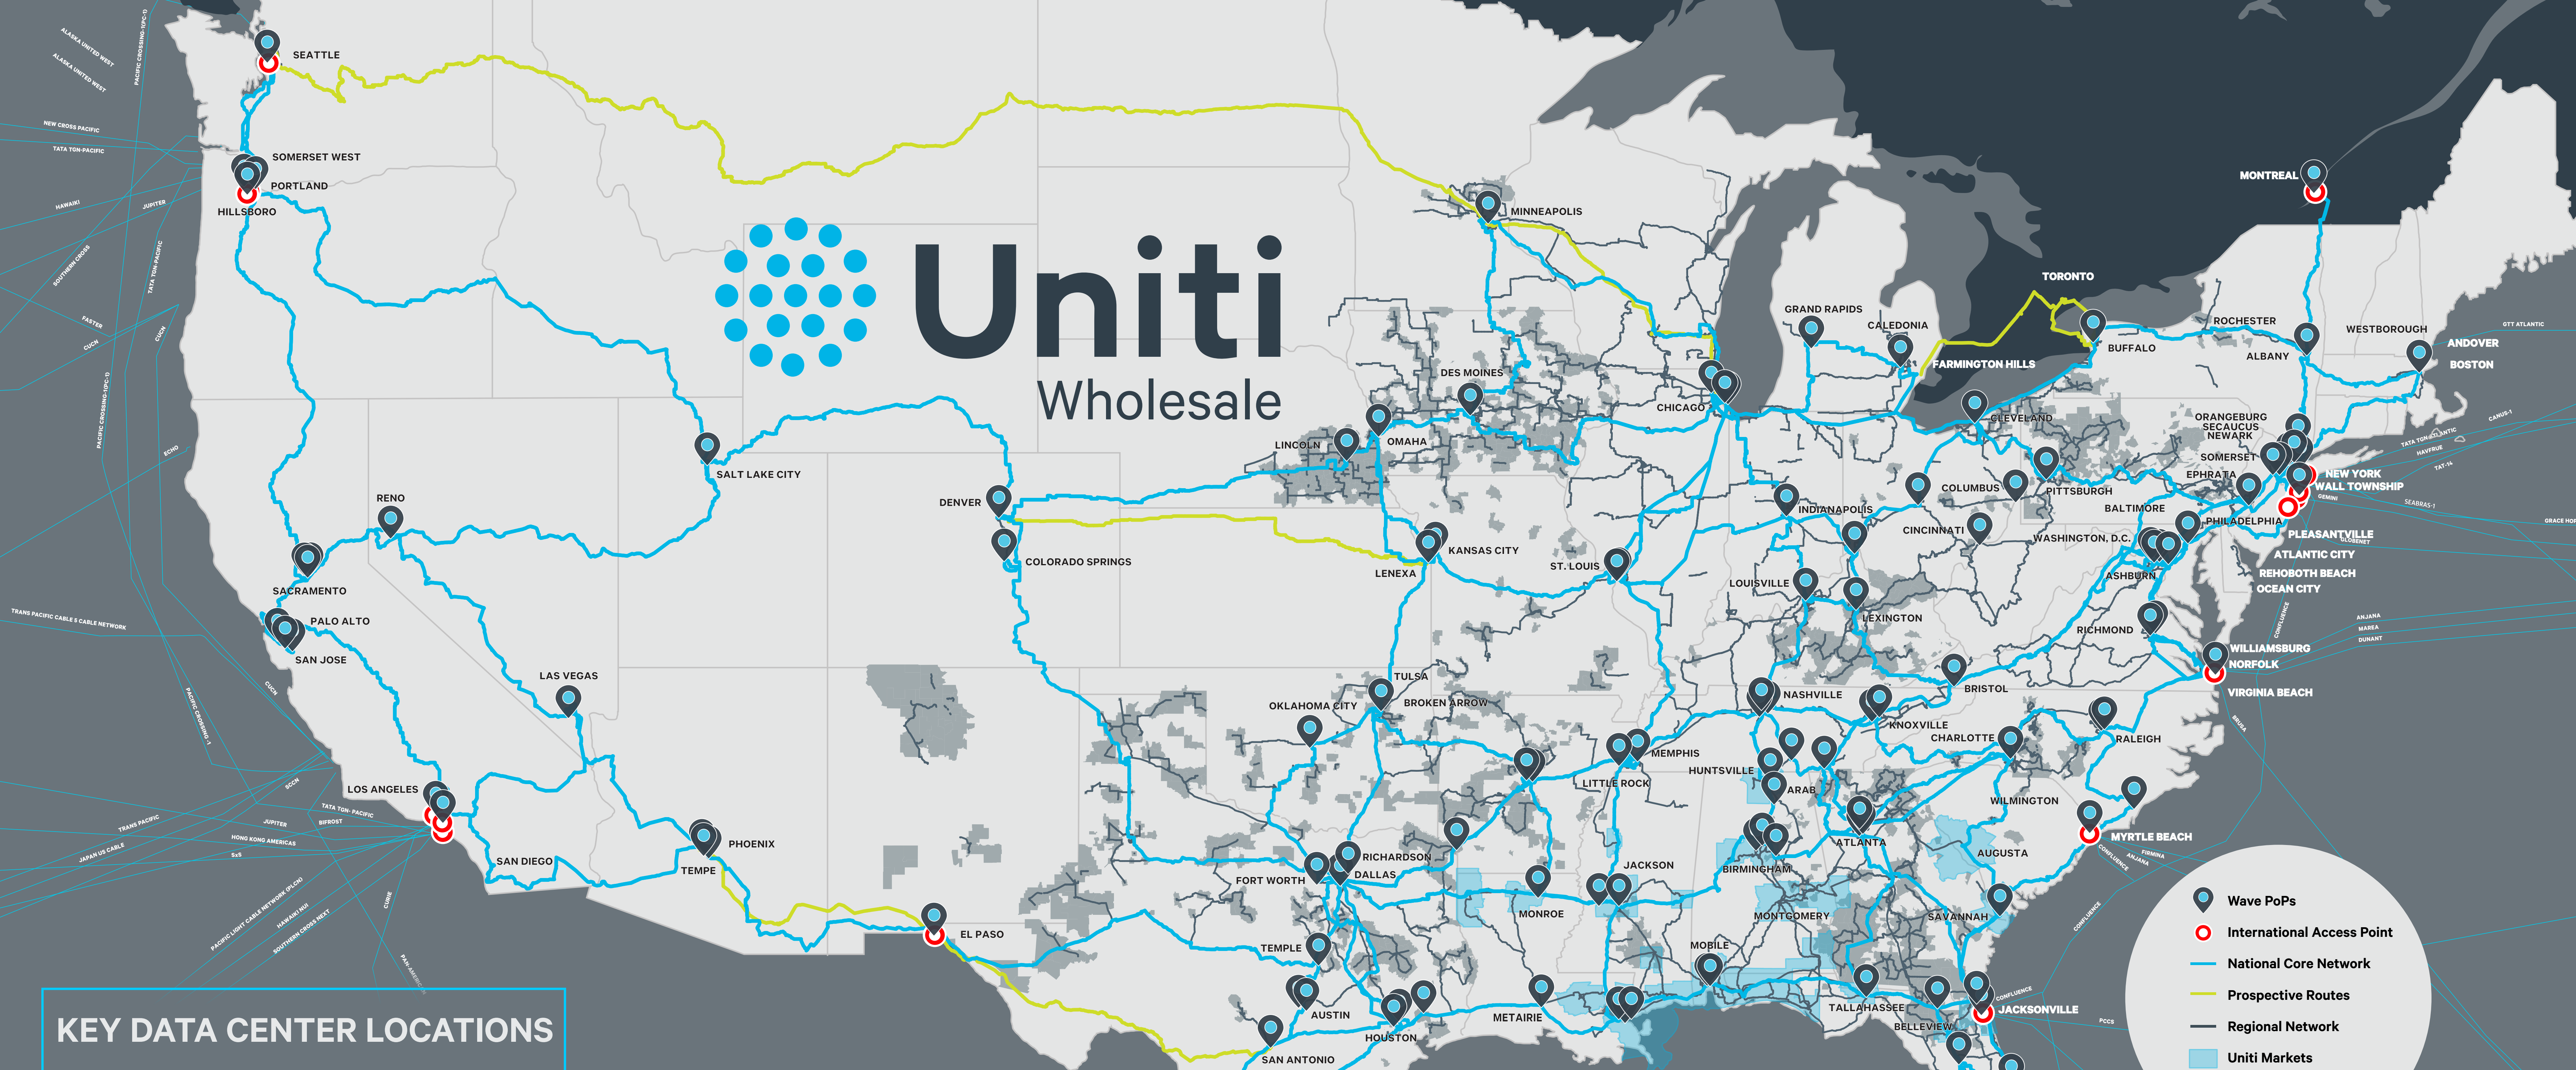

Uniti Wholesale

KEY DATA CENTER LOCATIONS

ALABAMA
446 Dexter Ave, Montgomery - RSA
439 6th St, Birmingham - DC BLOX
1571 W Sanford Ave, Auburn - ALUBV
630 18th St, N, Birmingham - Southern Co
900 Appalachian St, Birmingham - Uniti
8600 Memorial Pkwy, SE, Huntsville - Uniti
31972 Hwy 25, Wilsonville - Uniti
113 S. Main, Arab - CogNetSpeed
650 Clinic Dr, Mobile - USA
204 E. Jefferson St, Montgomery - Southern Telecom (ST)

ARKANSAS
15707 Chenal Pkwy, Little Rock - TierPoint

ARIZONA
123 E. Van Buren St, Phoenix - Digital Realty (DRT), OTS
616 N. 48th St, Phoenix - Iron Mountain
3402 E. University Dr, Phoenix - PhoenixNAP
1710 E. Grant St, Phoenix - Uniti
3011 S. 52nd St, Tempe - EdgeconneX
2335 S. Ellis St, Chandler - CyrusOne

CALIFORNIA
530 W. 6TH ST, Los Angeles - Uniti
600 W. 7th St, Los Angeles - Equinix, Digital Realty
624 S. Grand Ave, Los Angeles - CoreSite
900 N. Alameda St, Los Angeles - CoreSite
529 Bryant St, Palo Alto - Equinix
55 S. Market St, San Jose - CoreSite
9 Great Oaks Blvd, San Jose - Equinix
1625 W. National Dr, Sacramento - Raging Wire
1200 Striker Ave, Sacramento - Raging Wire
1332 Striker Ave, Sacramento - Raging Wire
1107 9th St, Sacramento - Zayo
3035 Stender Way, Santa Clara - CoreSite
2407 AK St, McClellan Park - Prime Data Centers
3063 Stender Way, Santa Clara - CoreSite
48233 Warm Springs Rd, Fremont - Hurricane Electric
7014 Manya Cir, San Diego - MDC

COLORADO
910 15th St, Denver - CoreSite
1780, 1st Street Dr, Colorado Springs - Uniti
8535 Highfield Pl, Denver - EdgeconneX
2975 Walnut St, Englewood - Uniti

DELAWARE
645 Paper Mill Rd, Newark - OTS

FLORIDA
6503 Rodgers Circle, Boca Raton - Telxius
402 2nd Ave S, Jacksonville Beach - Telefonica CLS
421 W. Church St, Jacksonville - Coglix
50 NE. 9th St, Miami - Equinix
100 N. Biscayne Blvd, Miami - Uniti
5140 Congress Ave, Boca Raton - AT&T