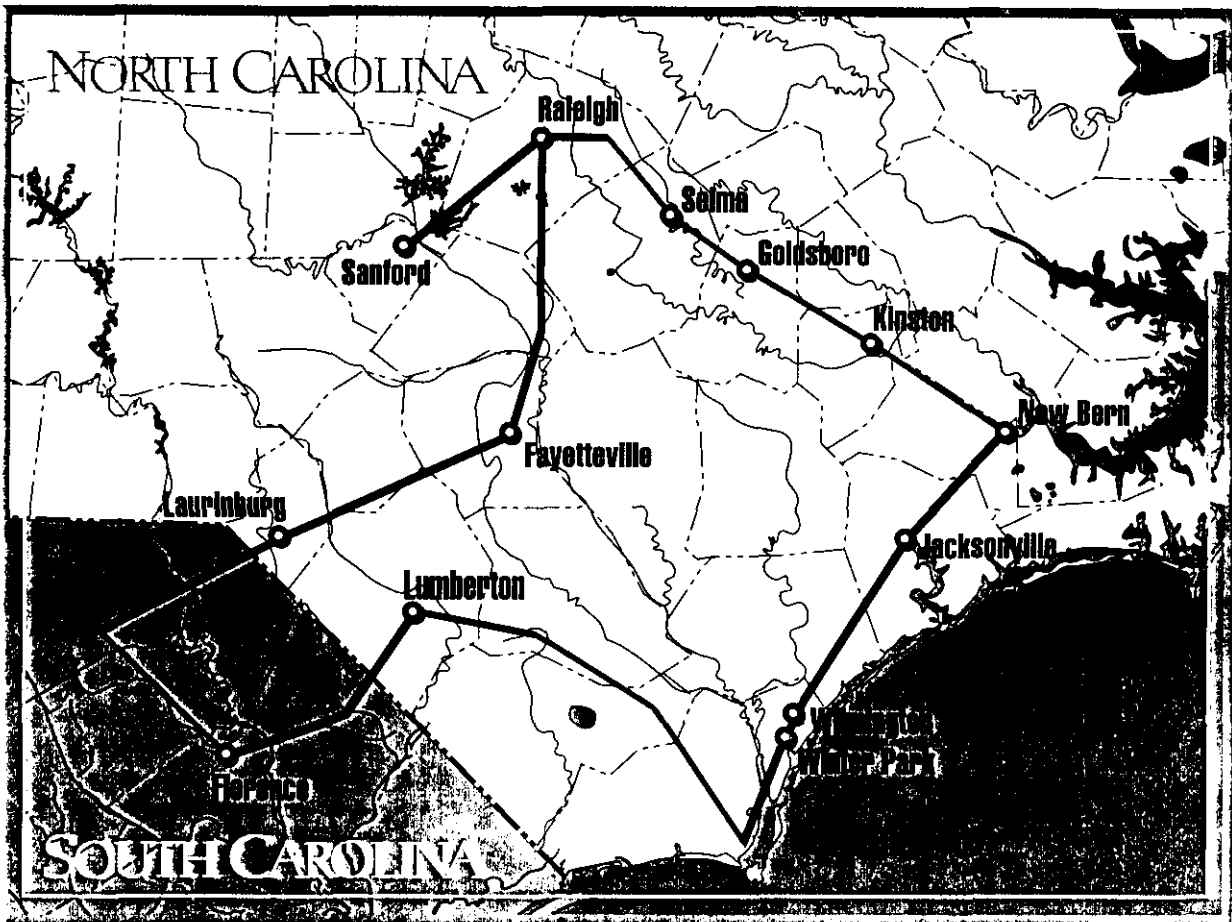

THE NETWORK

SONET-based ring architecture providing maximum reliability and flexibility

Tailored to meet the needs of Local Exchange Carriers, Inter-Exchange Carriers & Cellular/PCS Providers

Wide range of interfaces supported
DS1 • DS3 • EC-1 • OC-n